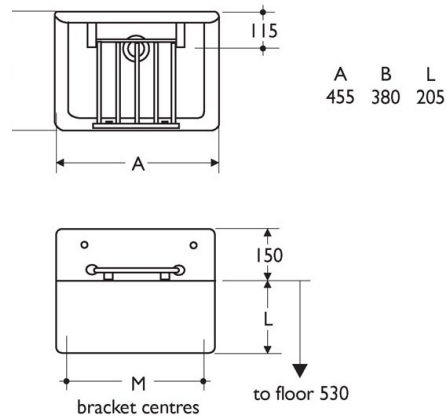

Armitage Shanks Birch 455mm Cleaners Sink

Product Code BIRCH

Armitage Shanks Birch 455mm vitreous china cleaners sink, complete with hinged stainless steel bucket grating.

Fixings:

Optional wall brackets and 350mm long front support legs

Waste Fitting:

Optional 38mm flush grated waste fitting.

Size:

455mm wide.

380mm front to back.

205mm high with 150mm high splashback.

Material:

Vitreous china

Options:

Legs and wall brackets.

Waste fittings.

Cross head bib taps.

Wall plate elbows for exposed water supply.

Plastic 38mm bottle trap.

650mm long front support legs.